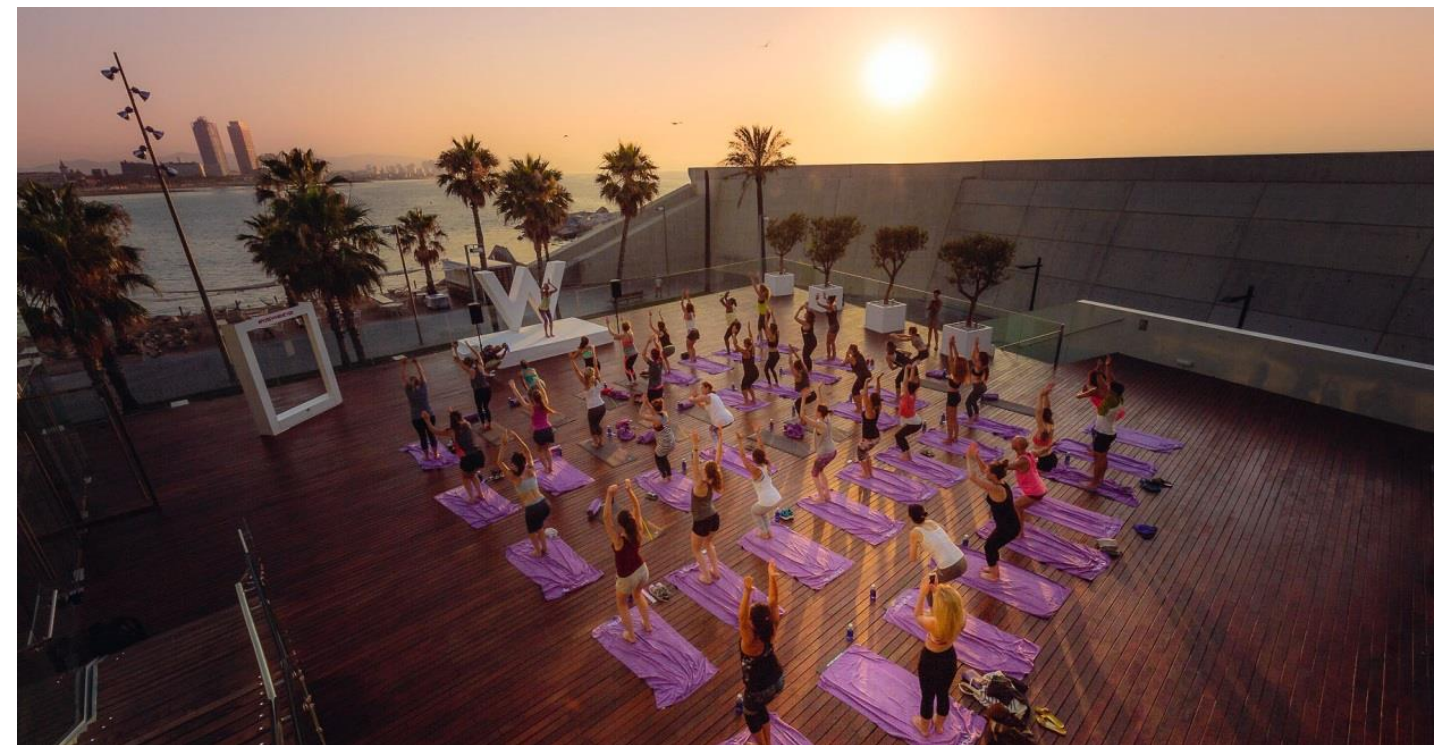

STAY FIT

FUEL PUSH YOUR BOUNDARIES

**URBAN GORILLAS // SUP PILATES & YOGA
FUEL GROUP SESSIONS // PERSONAL TRAINING**

Check out more about our FUEL programming at
www.w-barcelona.com/fit