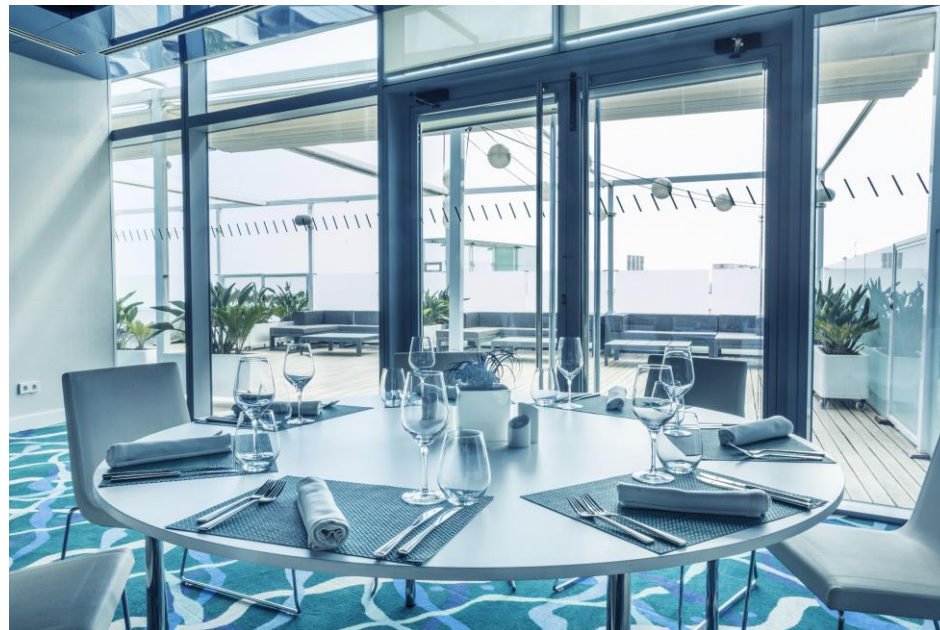

BREEZE 1, 2, 3 & ROOM

Our new innovatively designed meeting rooms are awash with natural light and equipped with private kitchens and stylish terraces. Gatherings here are always flawless. 67 sqm– 128 sqm.