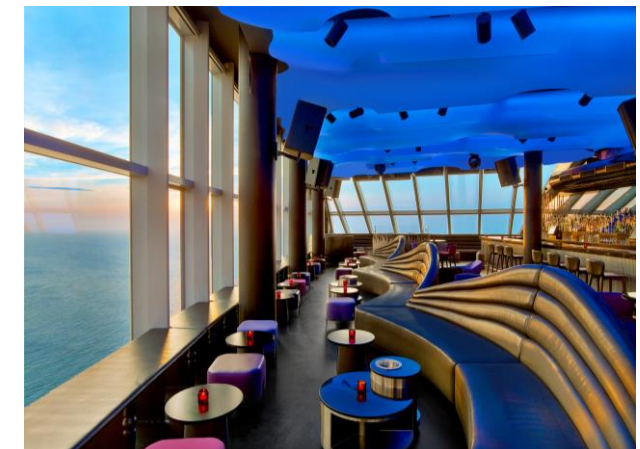

# VENUES

SALT RESTAURANT & BEACH CLUB

LA BARRA BY CARLES ABELLAN, 1

MICHELIN STAR AWARDED RESTAURANT

WAVE

W LOUNGE

ECLIPSE

SIP ON THE SAND