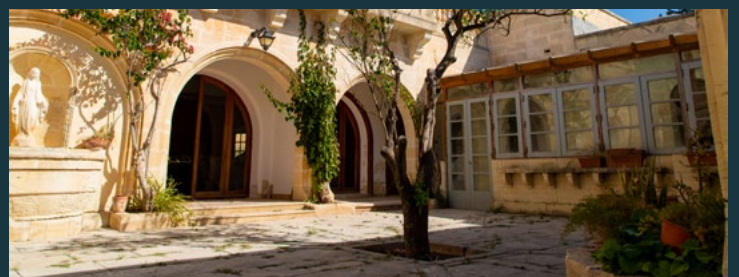

V I L L A

Katarina

2018/2019
Venue Guide

The Villa (Interior & Exterior)

The Turf

Flagstone Platform

Pool Area

The Red Bar & Courtyards

Carob Grove

Olive Pathways

Capacities:

Venue	m ²	ft ²	Reception / Standing	Seated Round Tables	Theatre Style / Civil Setup
The Villa (Indoors)	311	3347	250-300	250 Plated	Kindly Enquire
The Villa + Outdoor Area	681	7330	725	600	Kindly Enquire
The Turf	700	7535	750	650	600-800*
Flagstone Platform	470	4940	400	340	550*
Pool Area (Including extended area & indoor snooker hall)	125	1345	150	65	85*
The Red Bar & Courtyards	160	1722	170	70	-
Carob Grove	-	-	50	-	30
Olive Pathways	-	-	-	-	60
Piazza (facade & outdoor)	987	10624	1100	860	-