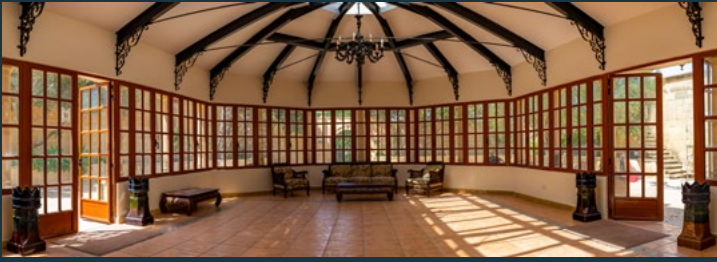

V I L L A

Katarina

2018/2019
Venue Guide

The Villa (Interior & Exterior)

The Turf

Flagstone Platform

Pool Area

The Red Bar & Courtyards

Carob Grove

Olive Pathways

Capacities:

Venue	m ²	ft ²	Reception / Standing	Seated Round Tables	Theatre Style / Civil Setup
The Villa (Indoors)	311	3347	250-300	250 Plated	Kindly Enquire
The Villa + Outdoor Area	681	7330	725	600	Kindly Enquire
The Turf	700	7535	750	650	600-800*
Flagstone Platform	470	4940	400	340	550*
Pool Area (Including extended area & indoor snooker hall)	125	1345	150	65	85*
The Red Bar & Courtyards	160	1722	170	70	-
Carob Grove	-	-	50	-	30
Olive Pathways	-	-	-	-	60
Piazza (facade & outdoor)	987	10624	1100	860	-