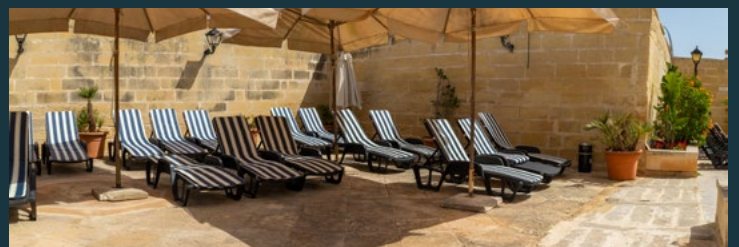

V I L L A

Katarina

2018/2019
Venue Guide

The Villa (Interior & Exterior)

The Turf

Flagstone Platform

Pool Area

The Red Bar & Courtyards

Carob Grove

Olive Pathways

Capacities:

Venue	m ²	ft ²	Reception / Standing	Seated Round Tables	Theatre Style / Civil Setup
The Villa (Indoors)	311	3347	250-300	250 Plated	Kindly Enquire
The Villa + Outdoor Area	681	7330	725	600	Kindly Enquire
The Turf	700	7535	750	650	600-800*
Flagstone Platform	470	4940	400	340	550*
Pool Area (Including extended area & indoor snooker hall)	125	1345	150	65	85*
The Red Bar & Courtyards	160	1722	170	70	-
Carob Grove	-	-	50	-	30
Olive Pathways	-	-	-	-	60
Piazza (facade & outdoor)	987	10624	1100	860	-