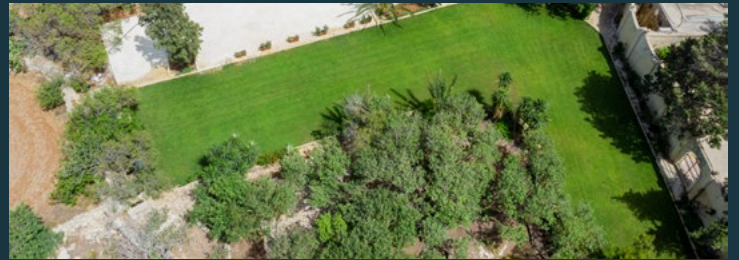

V I L L A

Katarina

2018/2019
Venue Guide

The Villa (Interior & Exterior)

The Turf

Flagstone Platform

Pool Area

The Red Bar & Courtyards

Carob Grove

Olive Pathways

Capacities:

Venue	m ²	ft ²	Reception / Standing	Seated Round Tables	Theatre Style / Civil Setup
The Villa (Indoors)	311	3347	250-300	250 Plated	Kindly Enquire
The Villa + Outdoor Area	681	7330	725	600	Kindly Enquire
The Turf	700	7535	750	650	600-800*
Flagstone Platform	470	4940	400	340	550*
Pool Area (Including extended area & indoor snooker hall)	125	1345	150	65	85*
The Red Bar & Courtyards	160	1722	170	70	-
Carob Grove	-	-	50	-	30
Olive Pathways	-	-	-	-	60
Piazza (facade & outdoor)	987	10624	1100	860	-

*Dependent on Audiovisual setup & stages

Parking Capacities:

Private Parking	1849m ²	19902ft ²	200 unsupervised	275 supervised*
Public Parking	1100m ²	11840ft ²	150 unsupervised	-

VIP parking in front of the villa -- *Supervision/parker supplement applies